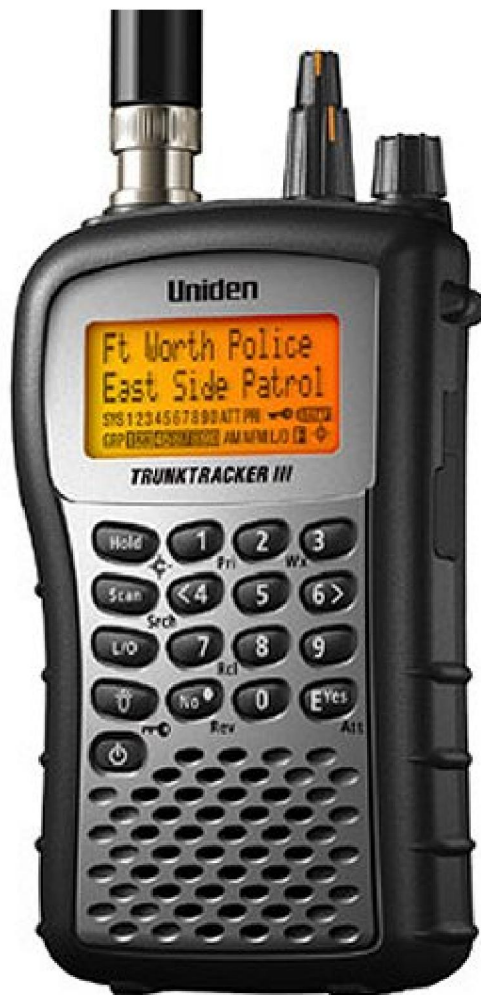

### III)

<b>Type:</b>	HF/VHF/UHF receiver/scanner
<b>Frequency range:</b>	25-54 / 108-174 / 216-225 / 400-512 / 806-956 / 1240-1300 MHz
<b>Mode:</b>	AM/FM
<b>Sensitivity:</b>	N/A
<b>Selectivity:</b>	N/A
<b>Image rejection:</b>	N/A
<b>Voltage:</b>	2.4-3 VDC battery 6 VDC external
<b>Current drain:</b>	Max ? mA
<b>Impedance:</b>	50 ohms, BNC
<b>Dimensions (W*H*D):</b>	2.72 x 4.6 x 1.26"
<b>Weight:</b>	0.48 lbs
<b>Manufactured:</b>	2004-200x
<b>Other:</b>	2500 dynamic memories. Close Call RF capture feature. CTCSS/DCS. Tracks Motorola I, II & III, EDACS & LTR
<b>Related documents:</b>	<a href="#">User manual</a> (1.7 MB)